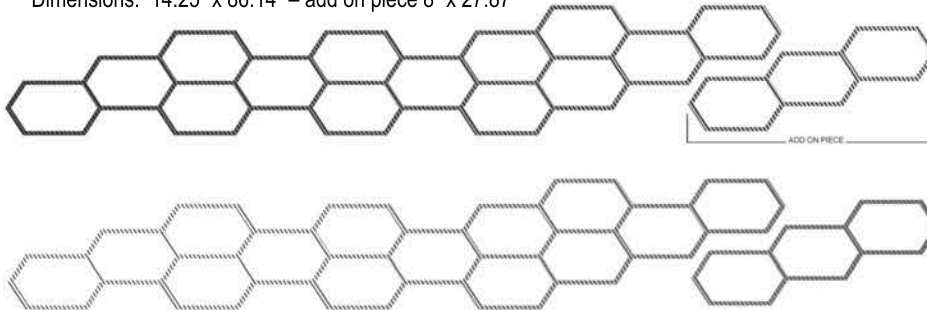

Dimensions: 8.05" x 84.38"

MATRIX P/N 09502

001 Silver Combo
#126 Clear – base
#064 Silver Met.

002 Black Combo
#126 Clear – base
#061 Black

003 Gold Combo
#126 Clear – base
#098 Autumn Gold Met.

004 Red Combo
#126 Clear – base
#015 Cardinal Red

Dimensions: 14.25" x 86.14" – add on piece 8" x 27.87"

NEXUS P/N 09503

001 Black Combo
#126 Clear – base
#8029 Smoke
#061 Black

002 Magnesium Combo
#126 Clear – base
#139 Bright White
#112 Magnesium Met.

Dimensions: 6" x 118"

KALEIDOSCOPE P/N 09501

001 Charcoal/Black Combo
#126 Clear – base
#062 Charcoal Met.
#061 Black

002 Silver/Red Combo
#126 Clear – base
#064 Silver Met.
#113 Classic Red

Dimensions: 13.44" x 100.42"