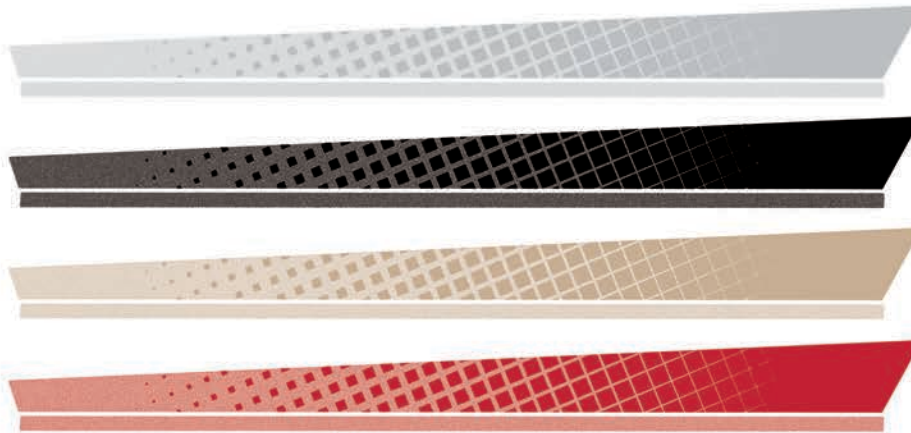

Dimensions: 8.05" x 84.38"

MATRIX P/N 09502

001 Silver Combo
#126 Clear – base
#064 Silver Met.

002 Black Combo
#126 Clear – base
#061 Black

003 Gold Combo
#126 Clear – base
#098 Autumn Gold Met.

004 Red Combo
#126 Clear – base
#015 Cardinal Red

Dimensions: 14.25" x 86.14" – add on piece 8" x 27.87"

NEXUS P/N 09503

001 Black Combo
#126 Clear – base
#8029 Smoke
#061 Black

002 Magnesium Combo
#126 Clear – base
#139 Bright White
#112 Magnesium Met.

Dimensions: 6" x 118"

KALEIDOSCOPE P/N 09501

001 Charcoal/Black Combo
#126 Clear – base
#062 Charcoal Met.
#061 Black

002 Silver/Red Combo
#126 Clear – base
#064 Silver Met.
#113 Classic Red

Dimensions: 13.44" x 100.42"

SIDETRACK P/N 09507

Dimensions: 8.81" x 73.32"

- 001 Black Combo**
#062 Charcoal Met. – base
#055 Black Met.
- 002 Silver Combo**
#064 Silver Met – base
#062 Charcoal Met.
- 003 Red Combo**
#117 Whaler Red – base
#089 Burgundy
- 004 Champagne Combo**
#831 Champagne Met. – base
#030 Canyon Met.
- 005 Blue Combo**
#064 Silver Met – base
#091 Royal Blue Met.