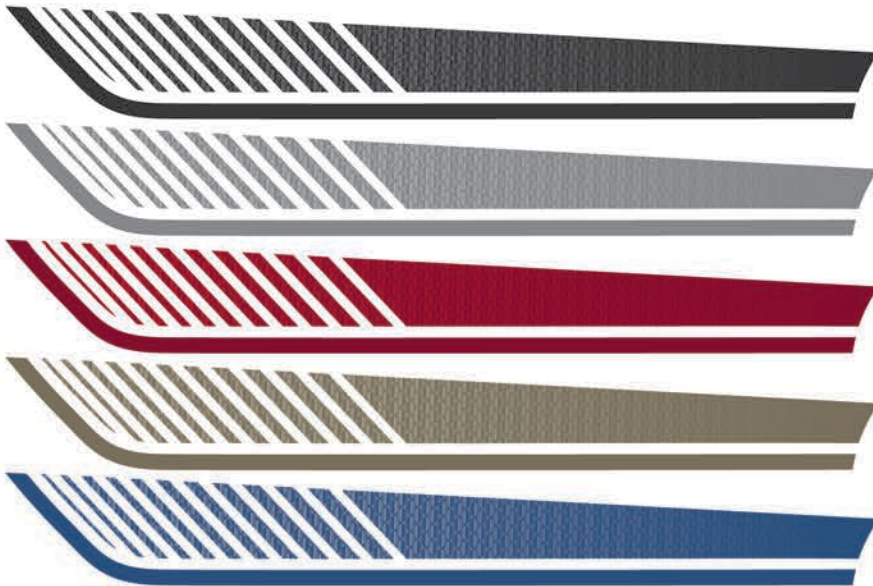

COLOR COMBINATIONS

ACTIVATOR P/N 09506

Dimensions: 3.30" x 81.64" large piece – add on back piece 3.10" x 49.61

- 001 Black Combo**
#055 Black Met. – base
#061 Black
- 002 Silver Combo**
#064 Silver Met – base
#875 Gun Metal Gray Met.
- 003 Red Combo**
#015 Cardinal Red – base
#141 Red Met.
- 004 Gold Combo**
#098 Autumn Gold Met. – base
#847 Lt. Doeskin Met.

SIDETRACK P/N 09507

Dimensions: 8.81" x 73.32"

- 001 Black Combo**
#062 Charcoal Met. – base
#055 Black Met.
- 002 Silver Combo**
#064 Silver Met – base
#062 Charcoal Met.
- 003 Red Combo**
#117 Whaler Red – base
#089 Burgundy
- 004 Champagne Combo**
#831 Champagne Met. – base
#030 Canyon Met.
- 005 Blue Combo**
#064 Silver Met – base
#091 Royal Blue Met.